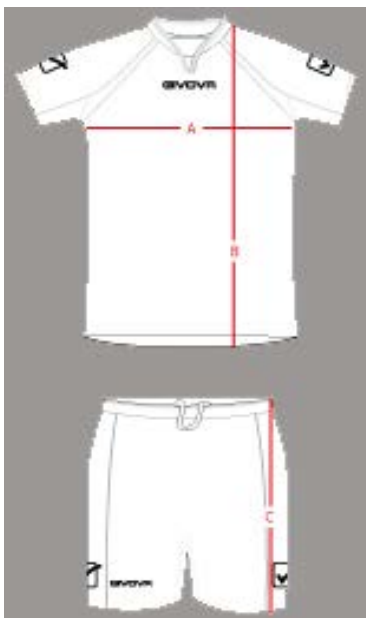

GIVOVA sizing chart

DRYLAND KIT	3XS	2XS	XS	S	M	L	XL	2XL		
A: Chest in cm	38	42	46	50	54	58	62	66		
A: Chest in inches	15.0	16.5	18.1	19.7	21.3	22.8	24.4	26.0		
B: Jersey length (cm)	52	57	62	67	72	77	82	87		
B: Jersey length (in)	20.5	22.4	24.4	26.4	28.3	30.3	32.3	34.3		
C: Short length (cm)	32	35	38	41	44	47	50	53		
C: Short length (in)	12.6	13.8	15.0	16.1	17.3	18.5	19.7	20.9		
Approximate age in years	4 to 6	6 to 8	8 to 10	10 to 12	12 to 14	12 to 14				

CORPUS PERF UNDERSHIRTS				S	M	L	XL	2XL		
A: Chest in cm				42	44	46	48	50		
A: Chest in inches				16.5	17.3	18.1	18.9	19.7		
B: Top length (cm)				59	61	63	65	67		
B: Top length (in)				23.2	24.0	24.8	25.6	26.4		
Approximate age in years				10 to 12	12 to 14	12 to 14				